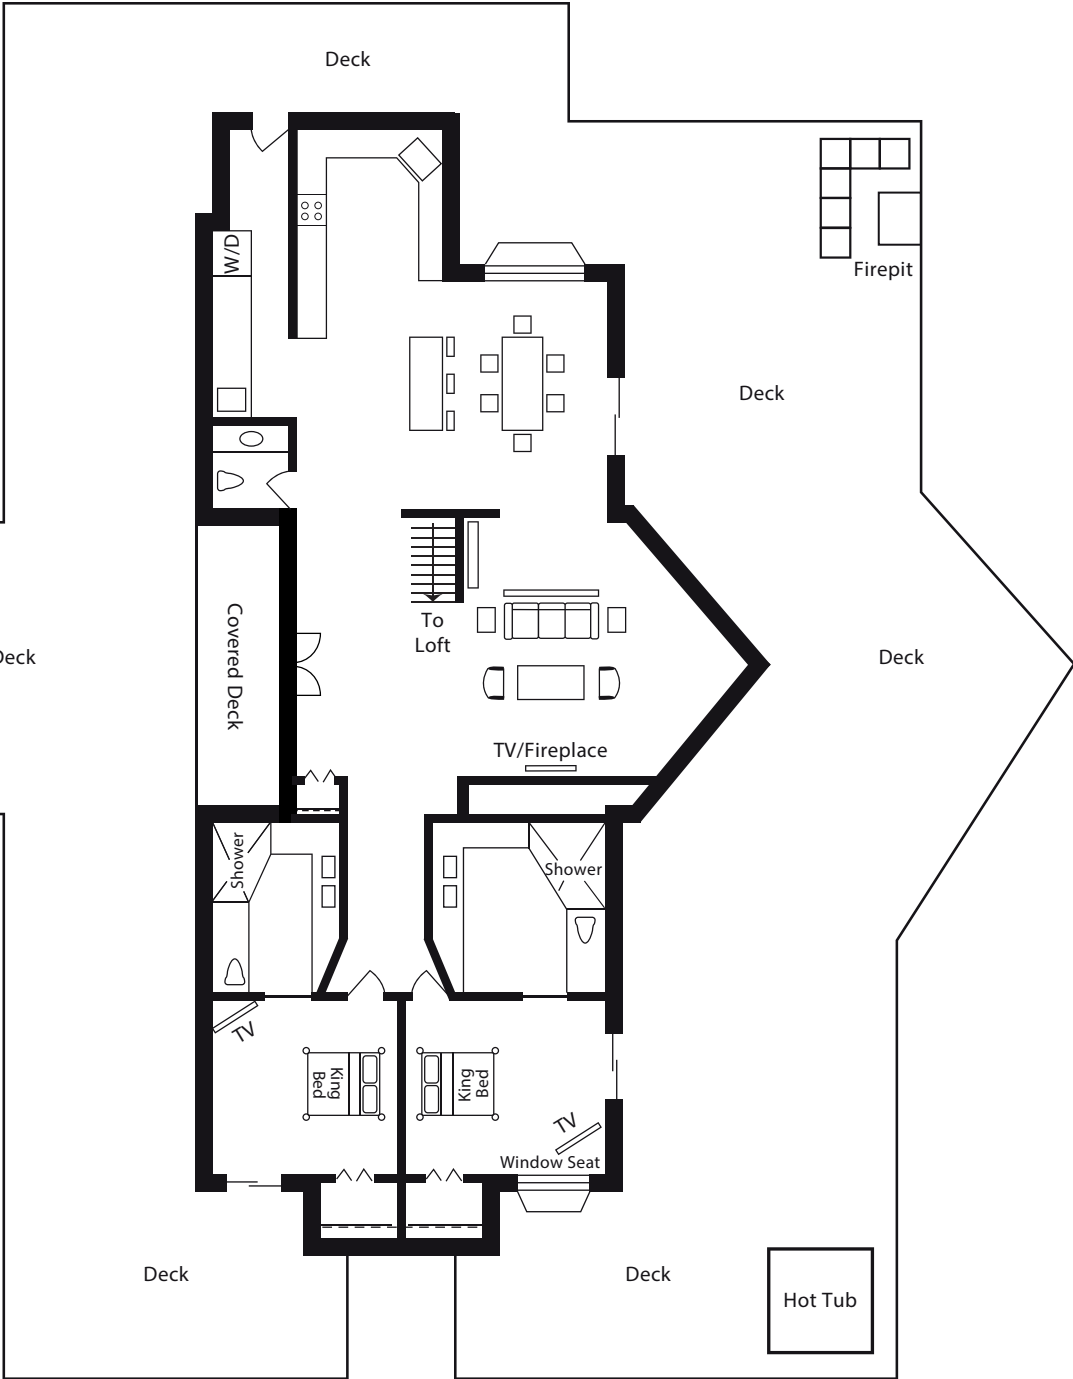

West Fork of the Bitterroot River

Deck

Firepit

Deck

Deck

Covered Deck

To Loft

Deck

TV/Fireplace

Shower

Shower

Loft Space

TV

King Bed

King Bed

Window Seat

Deck

Deck

Hot Tub

1877 sq. ft.